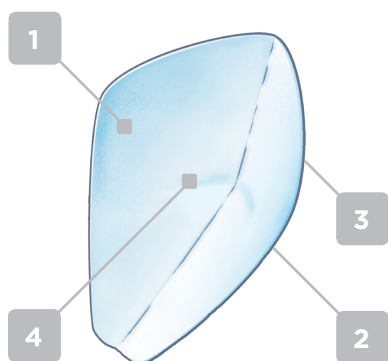

# Attends® For Men

Attends - The system with 10 absorption levels for bladder weakness

Attends For Men are anatomically shaped shields designed for men with urinary incontinence.

Levels 1 and 2 are designed for men with post micturition dribble.

Levels 3 and 4 for men with light to moderate urinary incontinence.

- 1 Anatomically shaped for a close comfortable fit for the male anatomy and improved leakage protection.
- 2 Fixation tapes that allow the product to be worn with close fitting underwear and help to reduce the risk of leakage by ensuring the pad stays securely in place.
- 3 A soft breathable textile backsheet reduces the risk of rustle for extra discretion and improved comfort.
- 4 Airlaid core enables the product to be very thin for discretion yet highly absorbent for improved leakage protection, skin dryness and odour protection.

- 1 Anatomically shaped for a close comfortable fit for the male anatomy and improved leakage protection.
- 2 Fixation tapes that allow the product to be worn with close fitting underwear and help to reduce the risk of leakage by ensuring the pad stays securely in place.
- 3 A soft breathable textile backsheet reduces the risk of rustle for extra discretion and improved comfort.
- 4 Super absorbent core for improved leakage protection, skin dryness and odour protection.
- 5 Leakage barriers for improved fit and to reduce the risk of leakage.