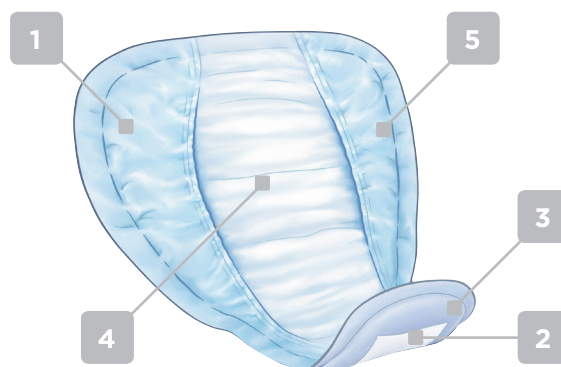

# Attends® For Men

Attends - The system with 10 absorption levels for bladder weakness

Attends For Men are anatomically shaped shields designed for men with urinary incontinence.

Levels 1 and 2 are designed for men with post micturition dribble.

Levels 3 and 4 for men with light to moderate urinary incontinence.

- 1 Anatomically shaped for a close comfortable fit for the male anatomy and improved leakage protection.
- 2 Fixation tapes that allow the product to be worn with close fitting underwear and help to reduce the risk of leakage by ensuring the pad stays securely in place.
- 3 A soft breathable textile backsheet reduces the risk of rustle for extra discretion and improved comfort.
- 4 Airlaid core enables the product to be very thin for discretion yet highly absorbent for improved leakage protection, skin dryness and odour protection.

- 1 Anatomically shaped for a close comfortable fit for the male anatomy and improved leakage protection.
- 2 Fixation tapes that allow the product to be worn with close fitting underwear and help to reduce the risk of leakage by ensuring the pad stays securely in place.
- 3 A soft breathable textile backsheet reduces the risk of rustle for extra discretion and improved comfort.
- 4 Super absorbent core for improved leakage protection, skin dryness and odour protection.
- 5 Leakage barriers for improved fit and to reduce the risk of leakage.